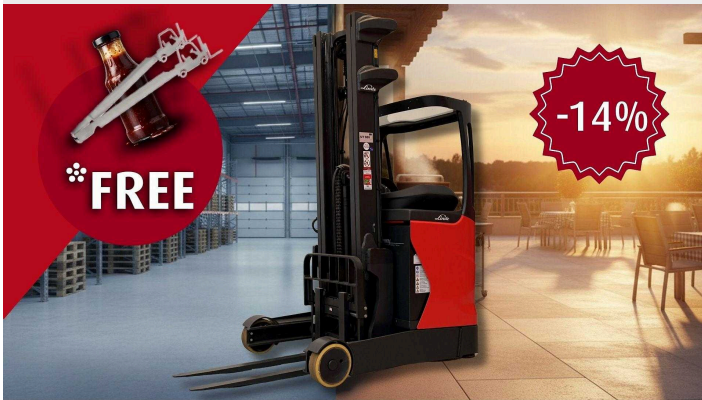

SALES INFORMATION

LINDE R10 B CHASSISB. 1270MM / UT606

Power unit	Electric
Type of truck	Reach truck
Lifting capacity (kg)	1000
Lift height (mm)	6210
Year of manufacture	2019
Quality rating	 Approved Trucks
Price	15,880 CHF Prices excluding VAT

Original photo

FURTHER TECHNICAL DETAILS

Dealer product no.	4005406	Battery year of manufacture	2024
Warranty	6	Battery voltage (V)	48
Build series	1120	Battery capacity (Ah)	420
Load centre of gravity (mm)	600	Tyres	Antrieb Polyurethan, Lenkung Polyurethan
Mast type	Triplex	Additional hydraulics complete (vehicle)	AH1
Overall height (mm)	2724	Additional hydraulics to valve (mast)	AH1
Free lift (mm)	2057	Serial number	P21120V03232
Fork length (mm)	1150	Attachments	Sideshift
Service weight (kg)	2389	Accessories	Fahrerschutzdach Panzerglasscheibe Sitz Komfort Stoff Einpedal Kreuz- & Zentralhebel Bluespot entgegengesetzt der Gabelrichtung Externes Ladegerät
Hour meter reading (h)	1080		
Battery	Yes		
Comment	Liefertermin: ca. 3 Wochen nach unterzeichneter Auftragsbestätigung		