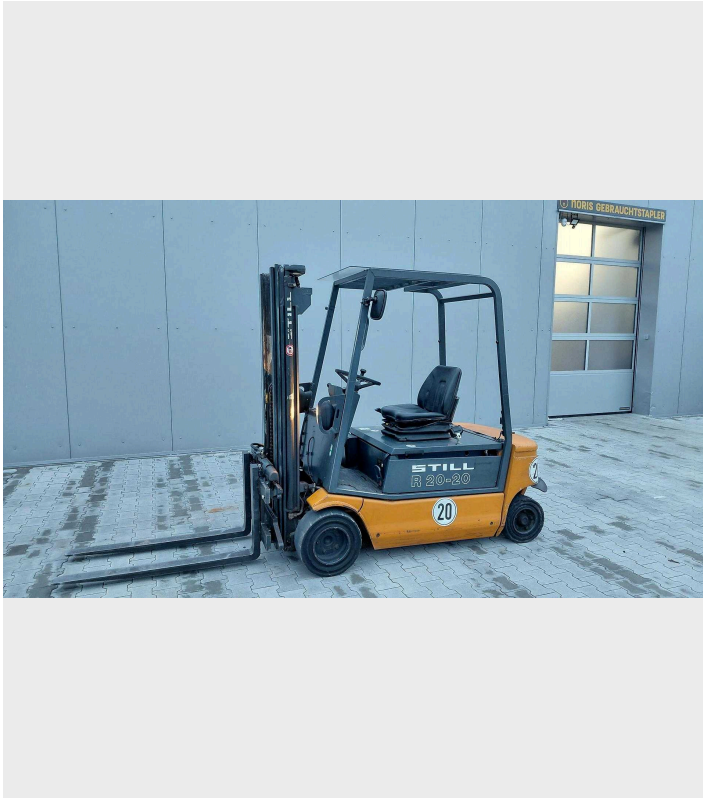

SALES INFORMATION

STILL R20-20 P MIT VIDEO

Power unit	Electric
Type of truck	4 wheel forklift truck
Lifting capacity (kg)	2000
Lift height (mm)	4190
Year of manufacture	1994
Quality rating	★★★★
Price	5,800 € Prices excluding VAT

✉ edgar.gauthier@noris-gebrauchstapler.de

Original photo

FURTHER TECHNICAL DETAILS

Dealer product no. STILL R20-20 Triplex Bauhöhe 1,99

Warranty

Load centre of gravity (mm) 500

Mast type Triplex

Overall height (mm) 1990